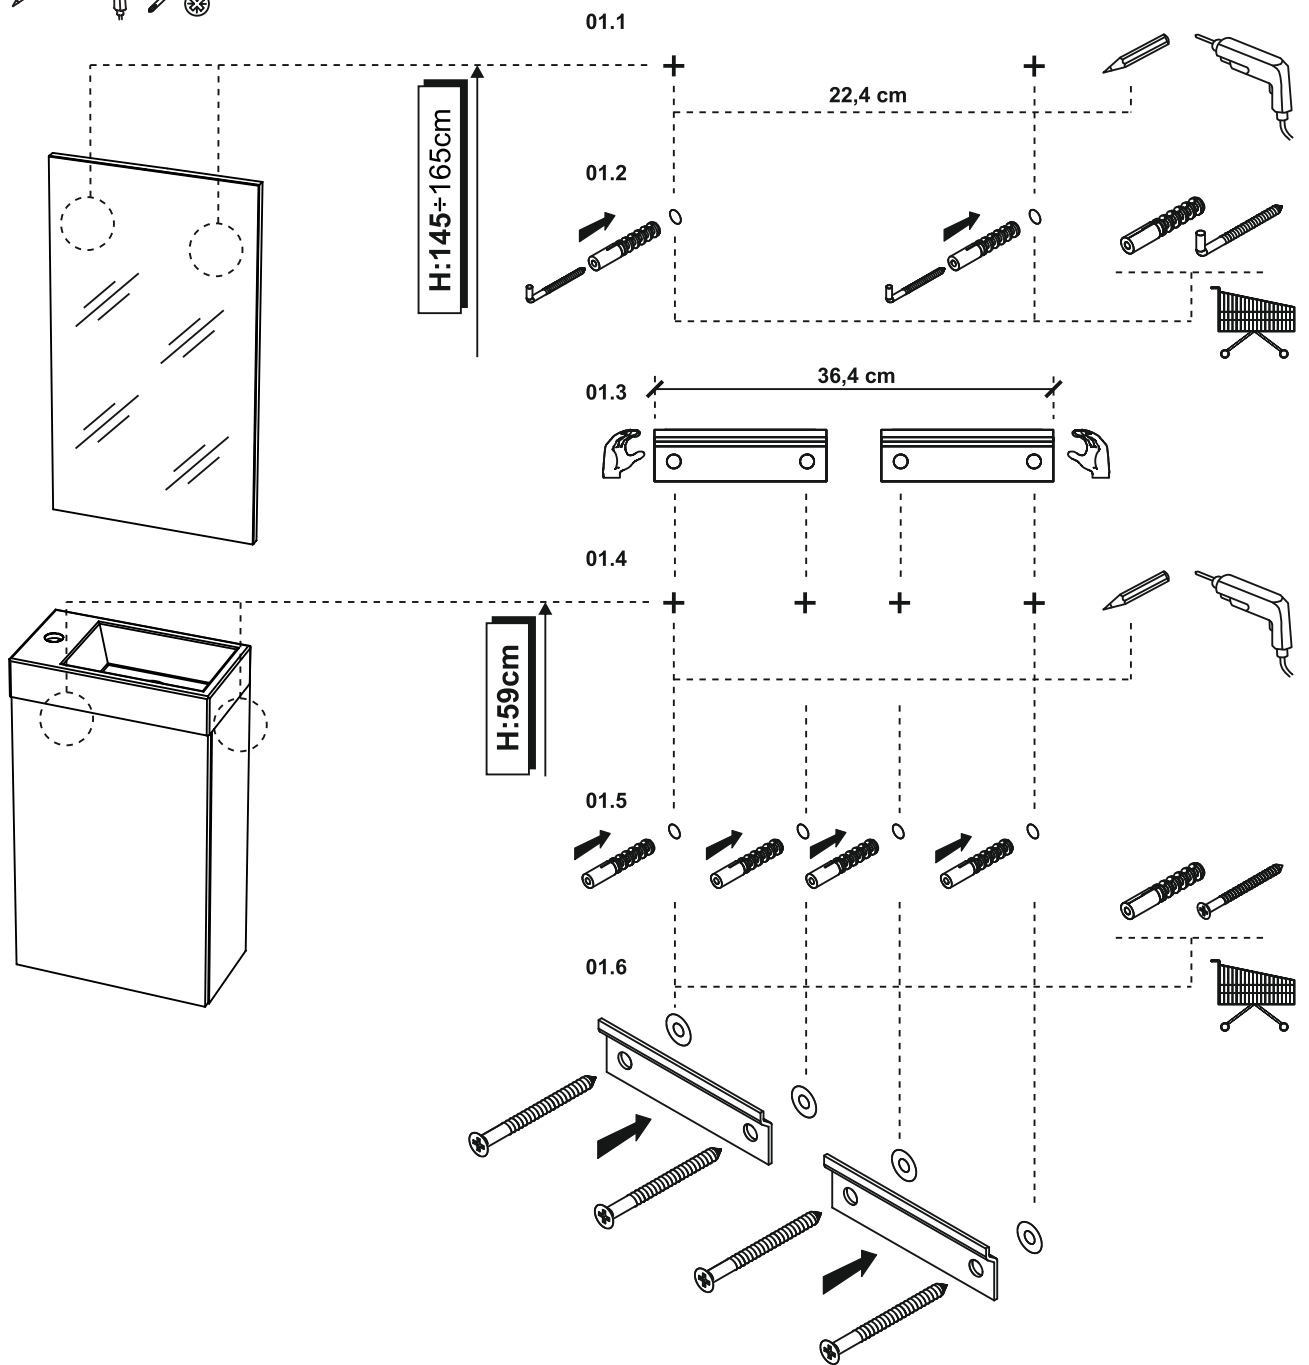

# SET YOUNG / CITY / SITA / QUICK

01.

05.

06.

x4